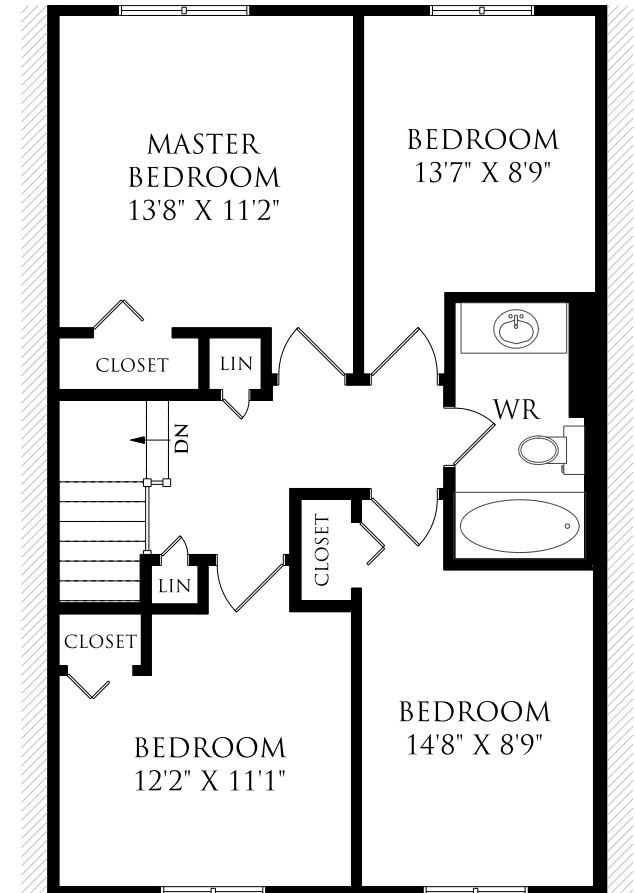

SECOND FLOOR
714 SQUARE FEET

June 12, 2017