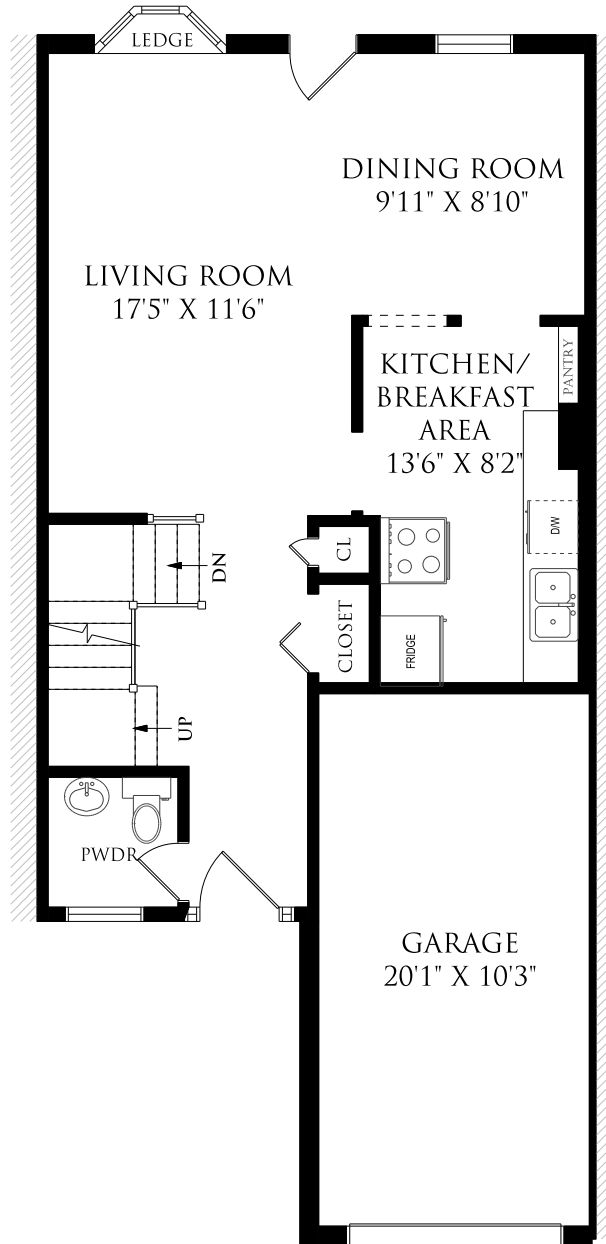

MAIN FLOOR
620 SQUARE FEET