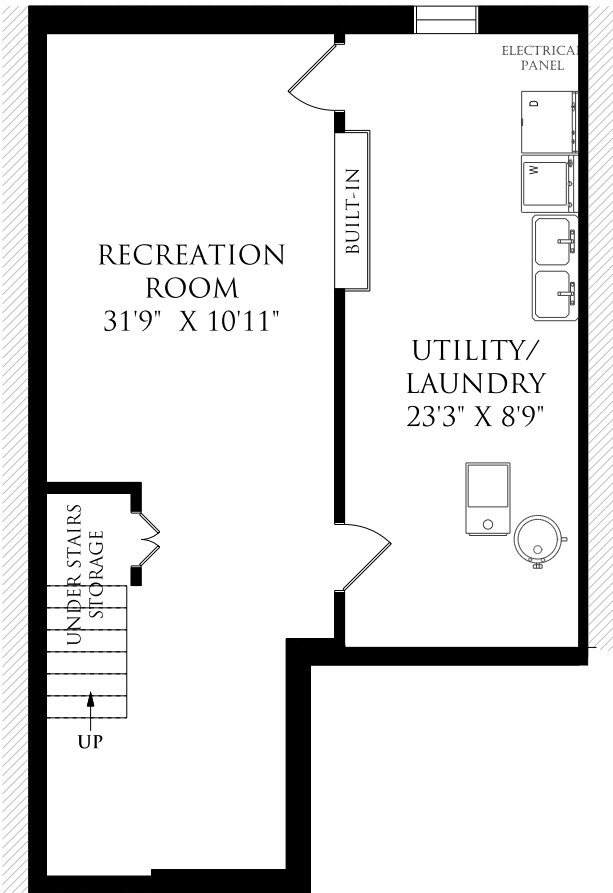

14 VILLAGE COURT, BRAMPTON

LOWER LEVEL
620 SQUARE FEET